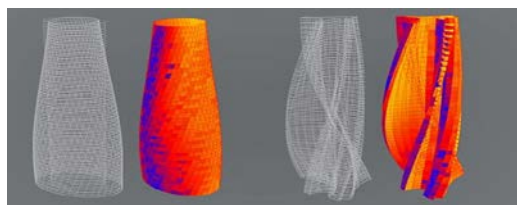

Weekly Discovery

We SHARE to inspire and ignite ideas!

6 February 2017 – 10 February 2017

SPECIAL HIGHLIGHT

PARAMETRIC DESIGN

Parametric Design uses defined parameters to generate numerous designs with the aid of algorithms. This can help with productivity as well as innovation to create multiple designs and configurations of products and architecture which would have not surfaced using traditional methods, not to mention all done in a fraction of the time needed with the power of computers.

[READ MORE>](#)

BIOMIMETIC ROBOTS

Bat Bot flies through the air on whisper-thin wings

A robot that mimics a bat. One of the possible application is to locate people trapped in a collapsed building, the other being aerial assistance for humans in particularly elderly people.